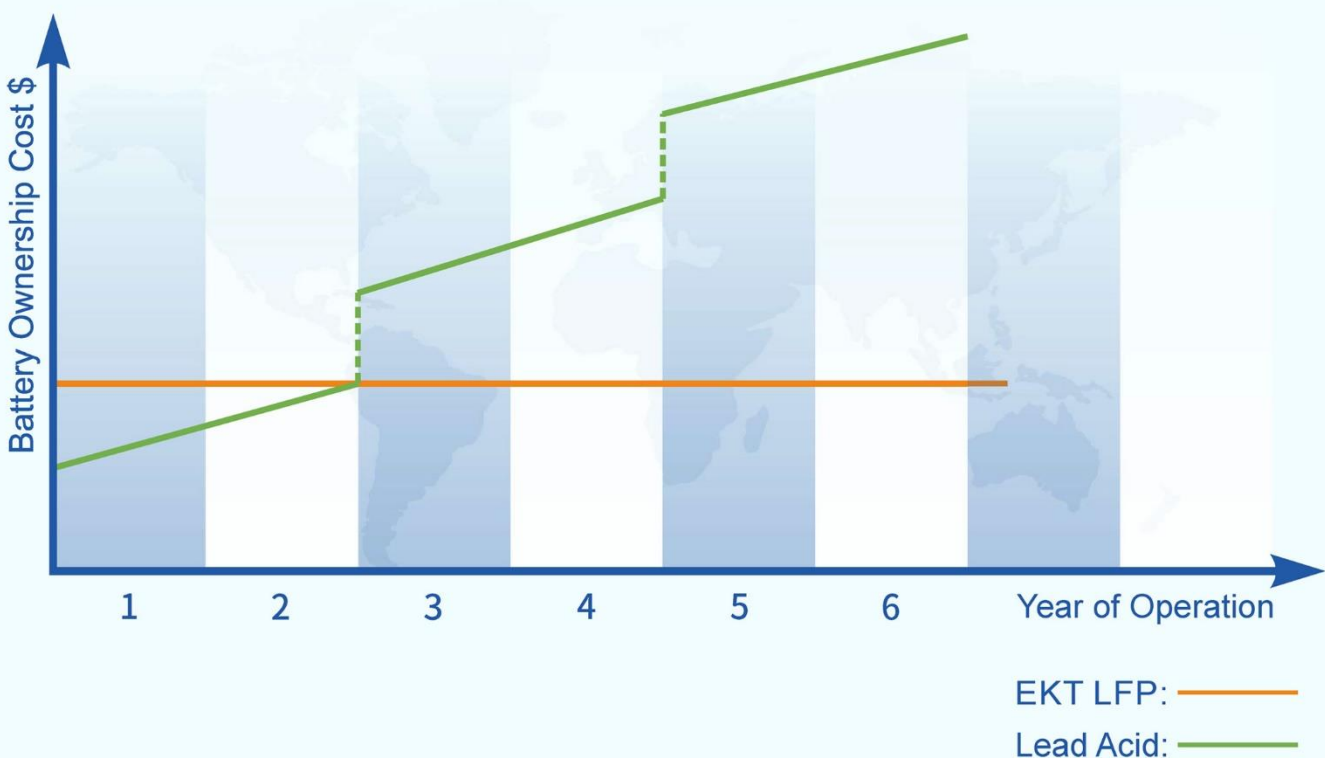

WHY EKT?

	Flooded Lead-Acid	EKT's LFP Lithium
Cycle Life	1200	6000
Maintenance	Monthly	Yearly
Charging Hours	6 - 8 Hours	2 Hours (Minimum)
Oppurtunity Charging	Memory Effect and Heat	No Effect
Over-Dischage	Overheat	Protection from BMS
Energy Conversion Efficiency⁽¹⁾	Average 85%	Average 98%
Charging Room with Ventilation	Requirly	Anywhere
Telematics⁽²⁾	Optional	Standard

(1) EKT unique traction lithium cell can endure continous high current while generating very less heat if compared with lead-acid

(2) Telematics is standard for full range of traction batteries from EKT

Simulation of Battery Ownership Cost

Based on 1 x equipment with 1 x battery for 6 years of operation