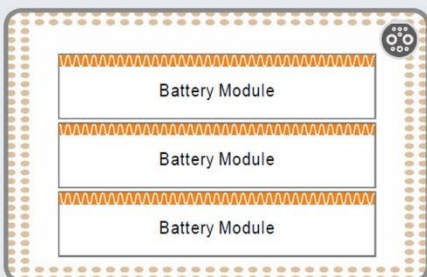

# COLD STORAGE OPTION ❄️

- Cold Storage: -20°C~0°C
- Behavior: In and out

- Cold Storage: -20°C~0°C
- Behavior: inside cold-storage during complete shift

- Cold Storage: -45°C~-20°C

Eva Insulation Inside Tray