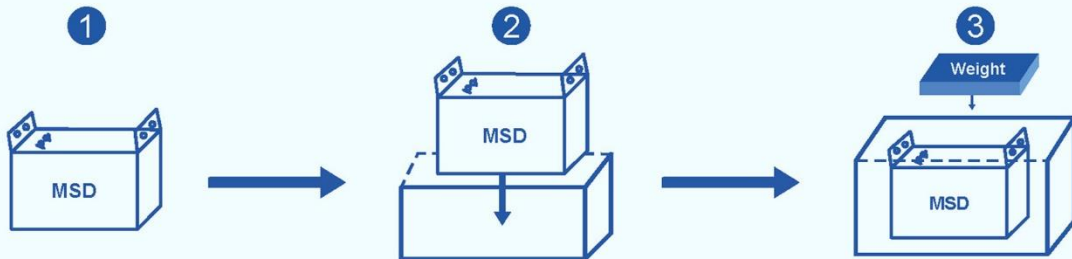

MSD TRACTION BATTERY