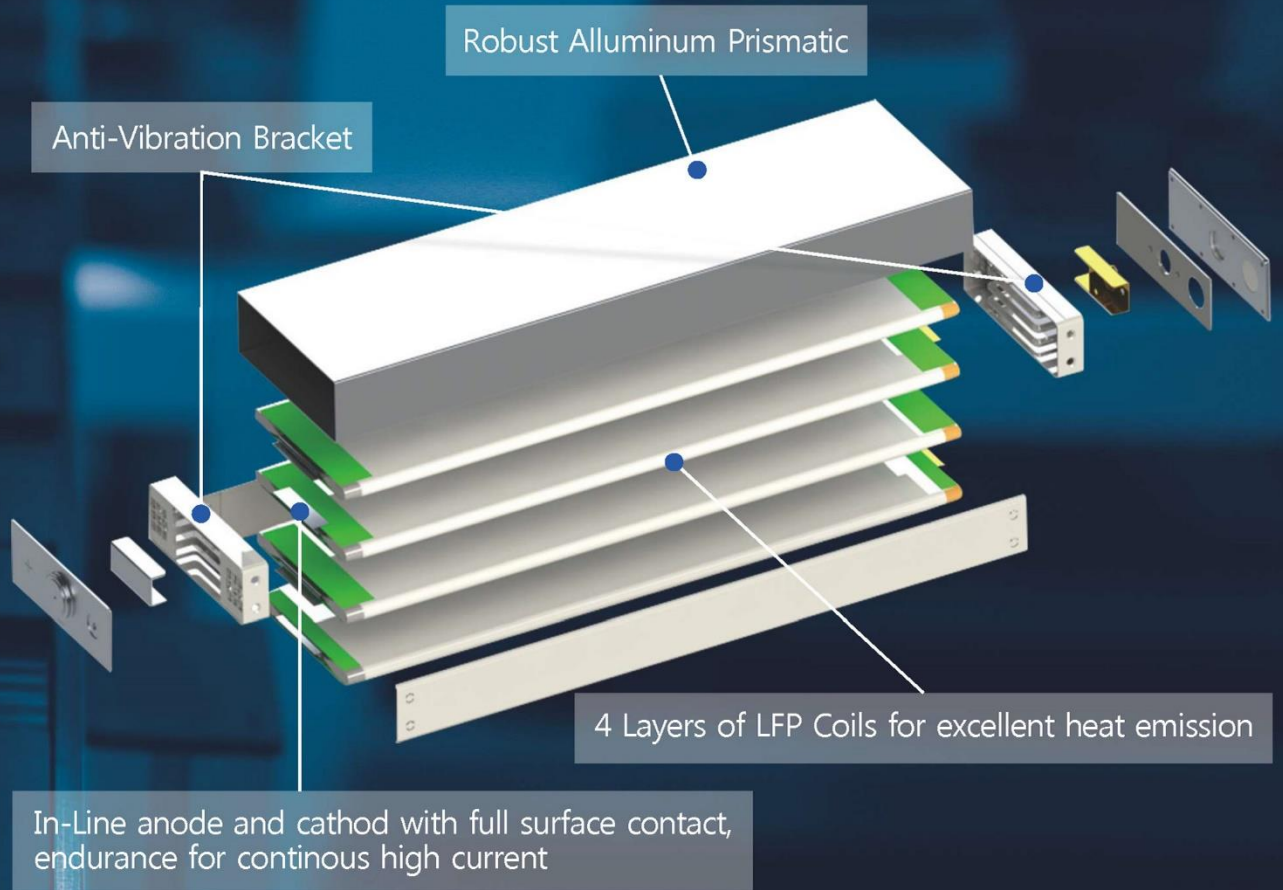

## UNIQUE STRUCTURE FOR HEAVY-DUTY TRACTION

Designed for traction, reduced energy density for higher cycle-life.

CCS certified for marine application.

Super Shock Resistance

Certified by TUV according to IEC62619