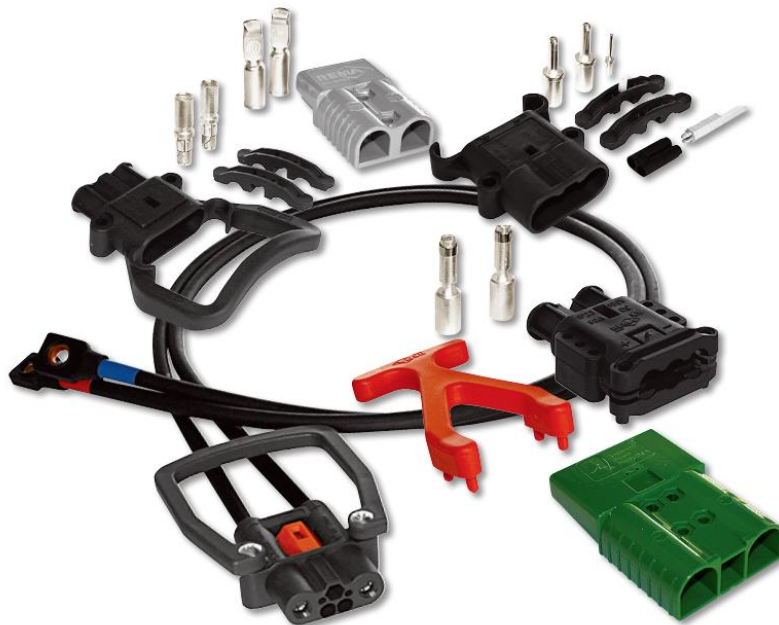

95 mm²

Catalogue Nº E K10066

| IDENT | LENGTH |
|--------|---------|
| 628102 | 1500 mm |
| 628101 | 2000 mm |

ELECTRICAL PLUGS & CABLES

| IDENT | | |
|---------|---------------|-----------|
| 8353139 | 80 A | FT (F) |
| 816672 | 80 A | REMA (M) |
| 816670 | 80 A | REMA (F) |
| 403698 | 160 A | REMA (M) |
| 816681 | 160 A | REMA (F) |
| 816673 | 320 A | REMA (M) |
| 816671 | 320 A | REMA (F) |
| 100314 | 320 A | SMART |
| 816778 | 50 A | SR RED |
| 816678 | 50 A | SR GRAY |
| 403555 | 175 A | SR BLUE |
| 8353964 | 175 A | SR RED |
| 816985 | 175 A | SR GRAY |
| 403155 | 350 A | SR BLUE |
| 504155 | 350 A | SR GRAY |
| 816984 | 160 A | SRE BLACK |
| 816679 | 160 A | SRE BLUE |
| 816980 | 160 A | SRE RED |
| 816983 | 160 A | SRE GRAY |
| 816693 | 320 A | SRE BLACK |
| 816690 | 320 A | SRE BLUE |
| 816691 | 320 A | SRE RED |
| 816694 | 320 A | SRE GRAY |
| 816692 | 320 A | SRE GREEN |
| 816982 | 160 A / 320 A | HANDLE |
| 816779 | 160 A | HANDLE |
| 816780 | 320 A | HANDLE |
| 8353324 | 50 A | HANDLE |